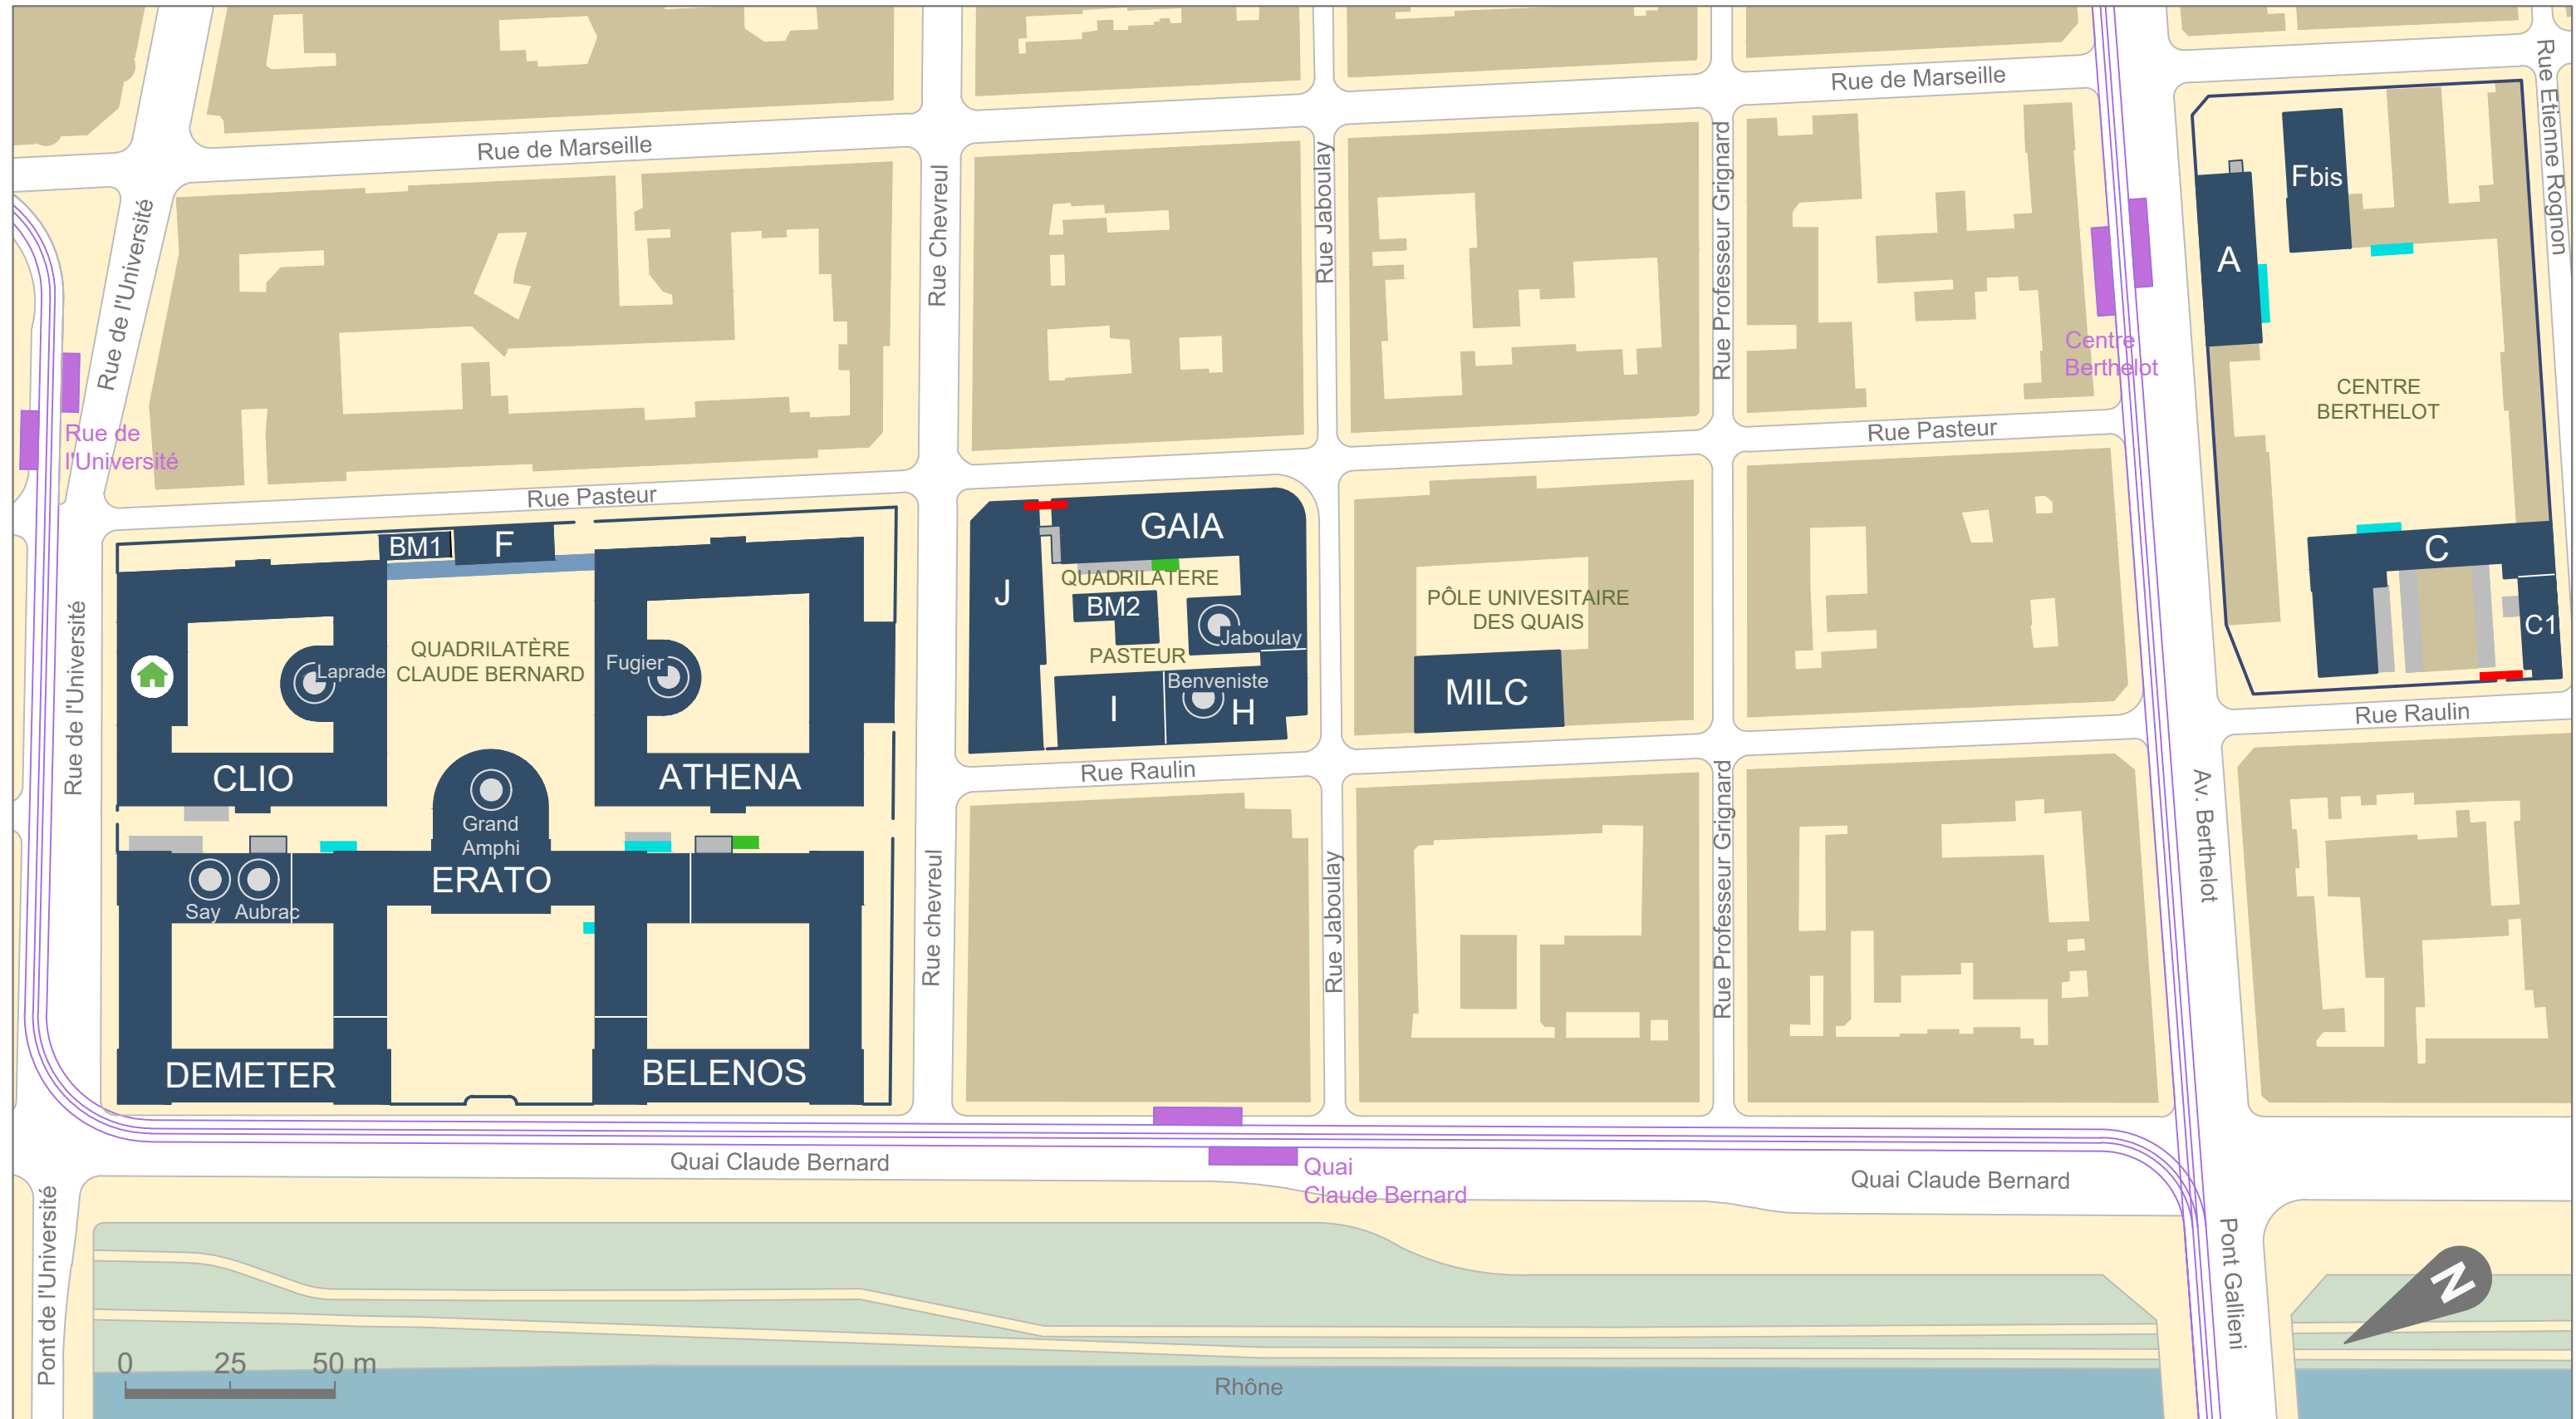

CAMPUS BERGES DU RHONE 2020-2021

LEGENDE

- | | | | |
|-------------------|--------------------|----------|------------|
| A BATIMENT | ESCALIER EXTERIEUR | ACCUEIL | ACCES PMR |
| AMPHITHEATRE | STATION DE TRAMWAY | BARRIERE | PLACES PMR |